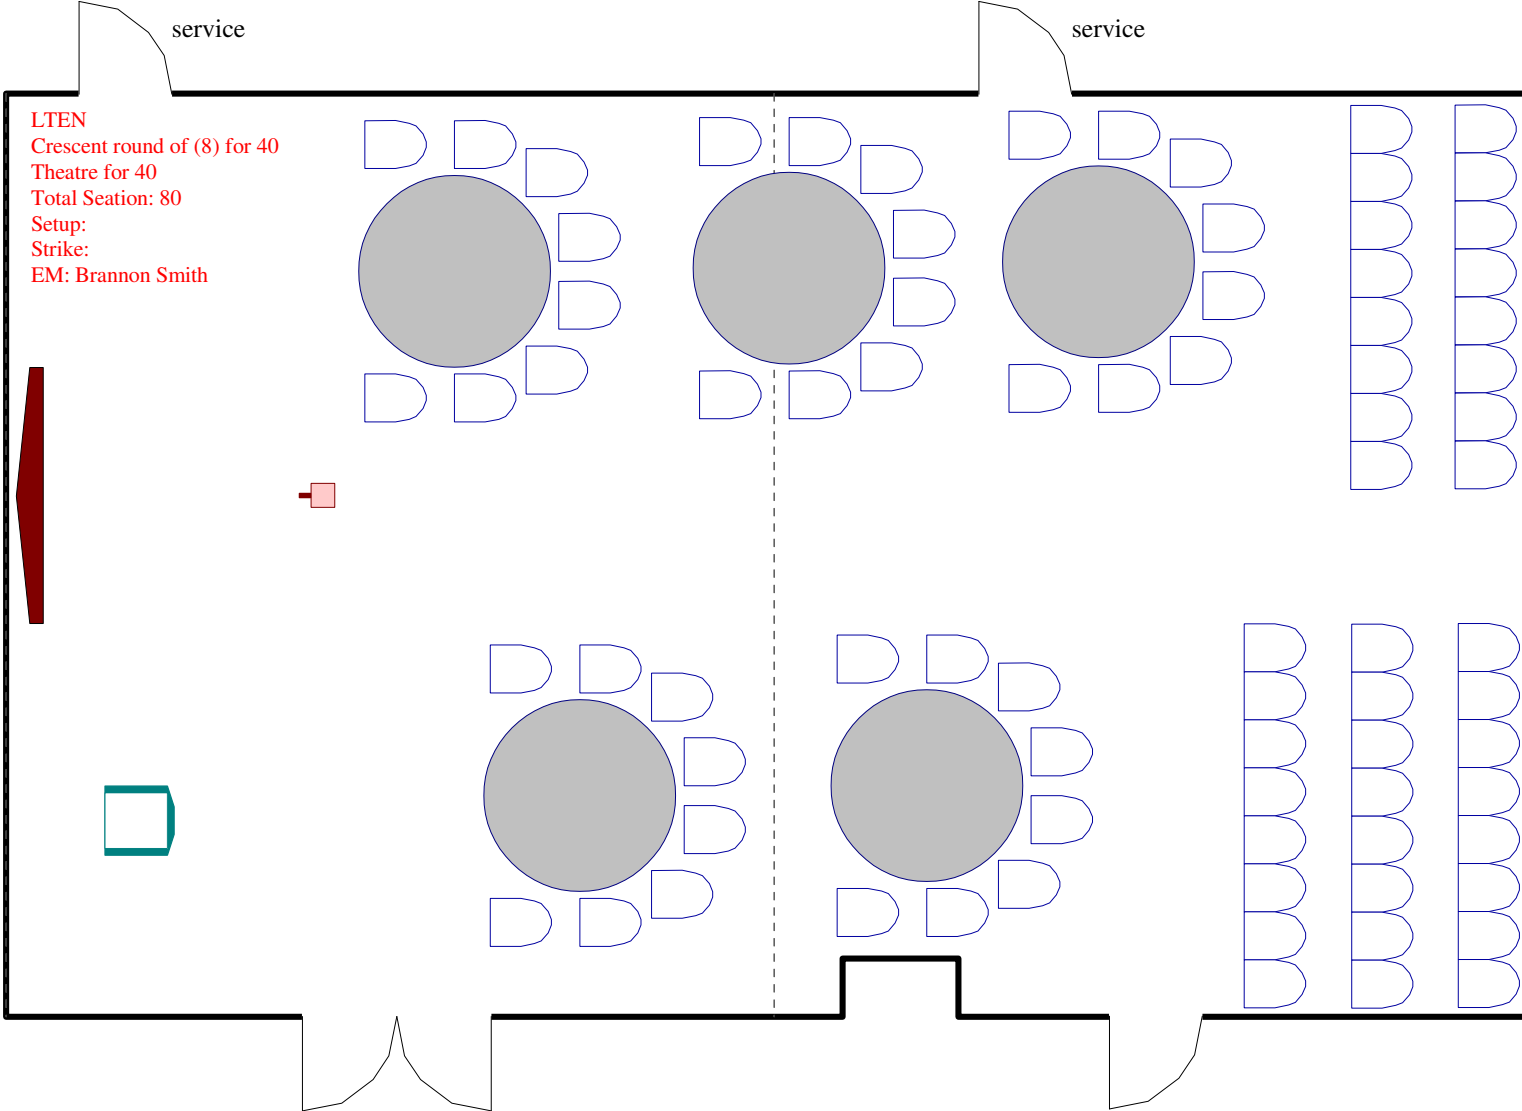

Austin 5

Austin 6

LTEN
Crescent round of (8) for 40
Theatre for 40
Total Seation: 80
Setup:
Strike:
EM: Brannon Smith

service

service