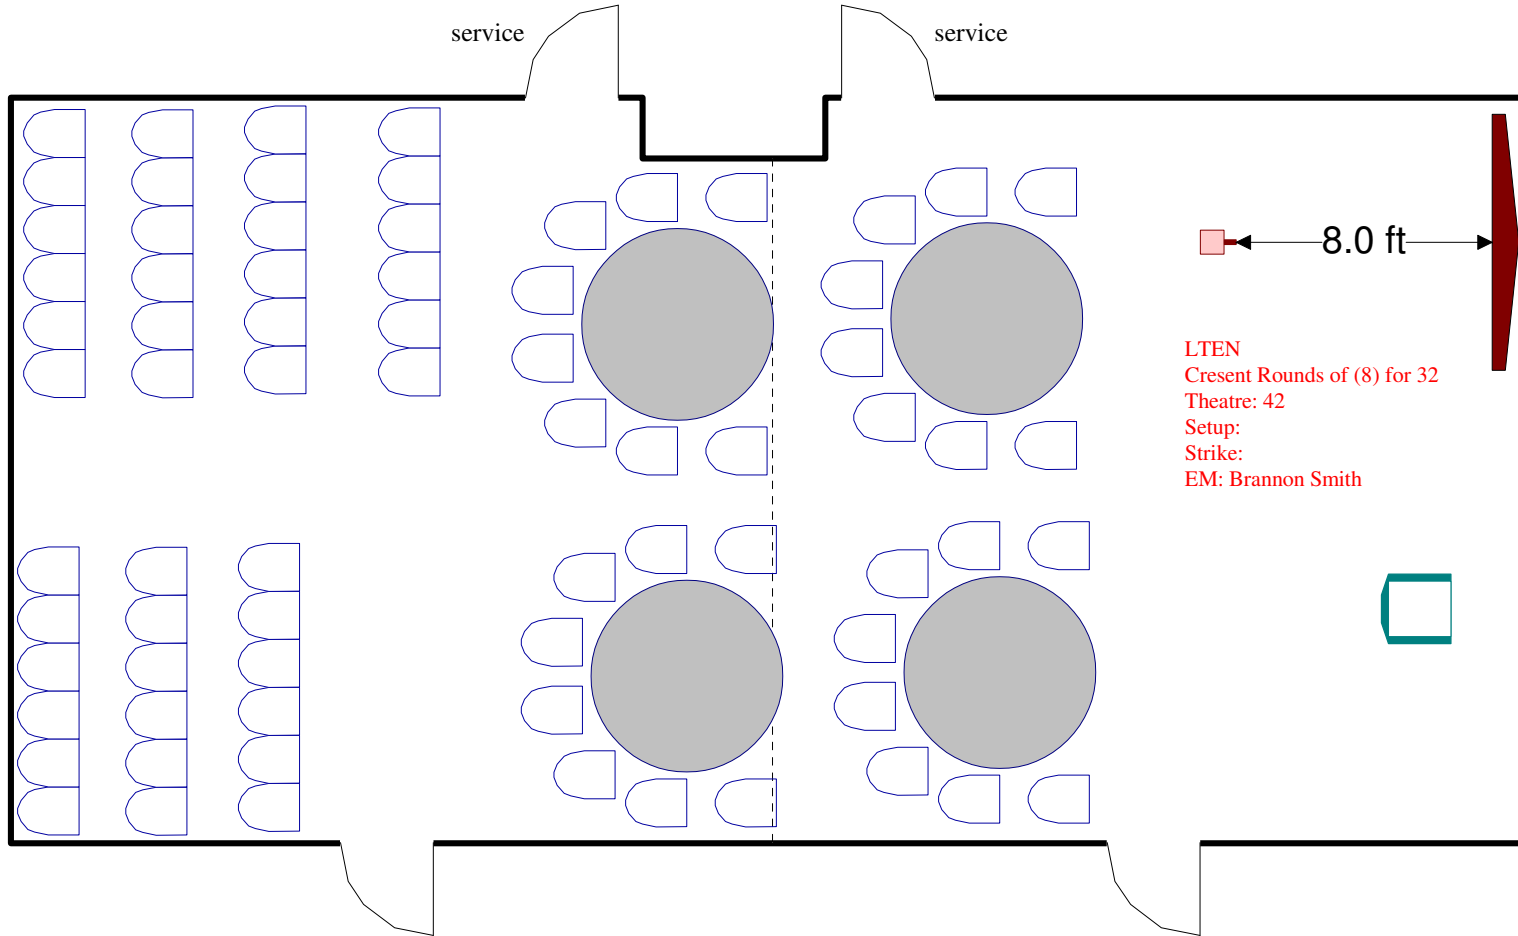

Ft. Worth 3

Ft. Worth 4

service

service

8.0 ft

LTEN  
Crescent Rounds of (8) for 32  
Theatre: 42  
Setup:  
Strike:  
EM: Brannon Smith