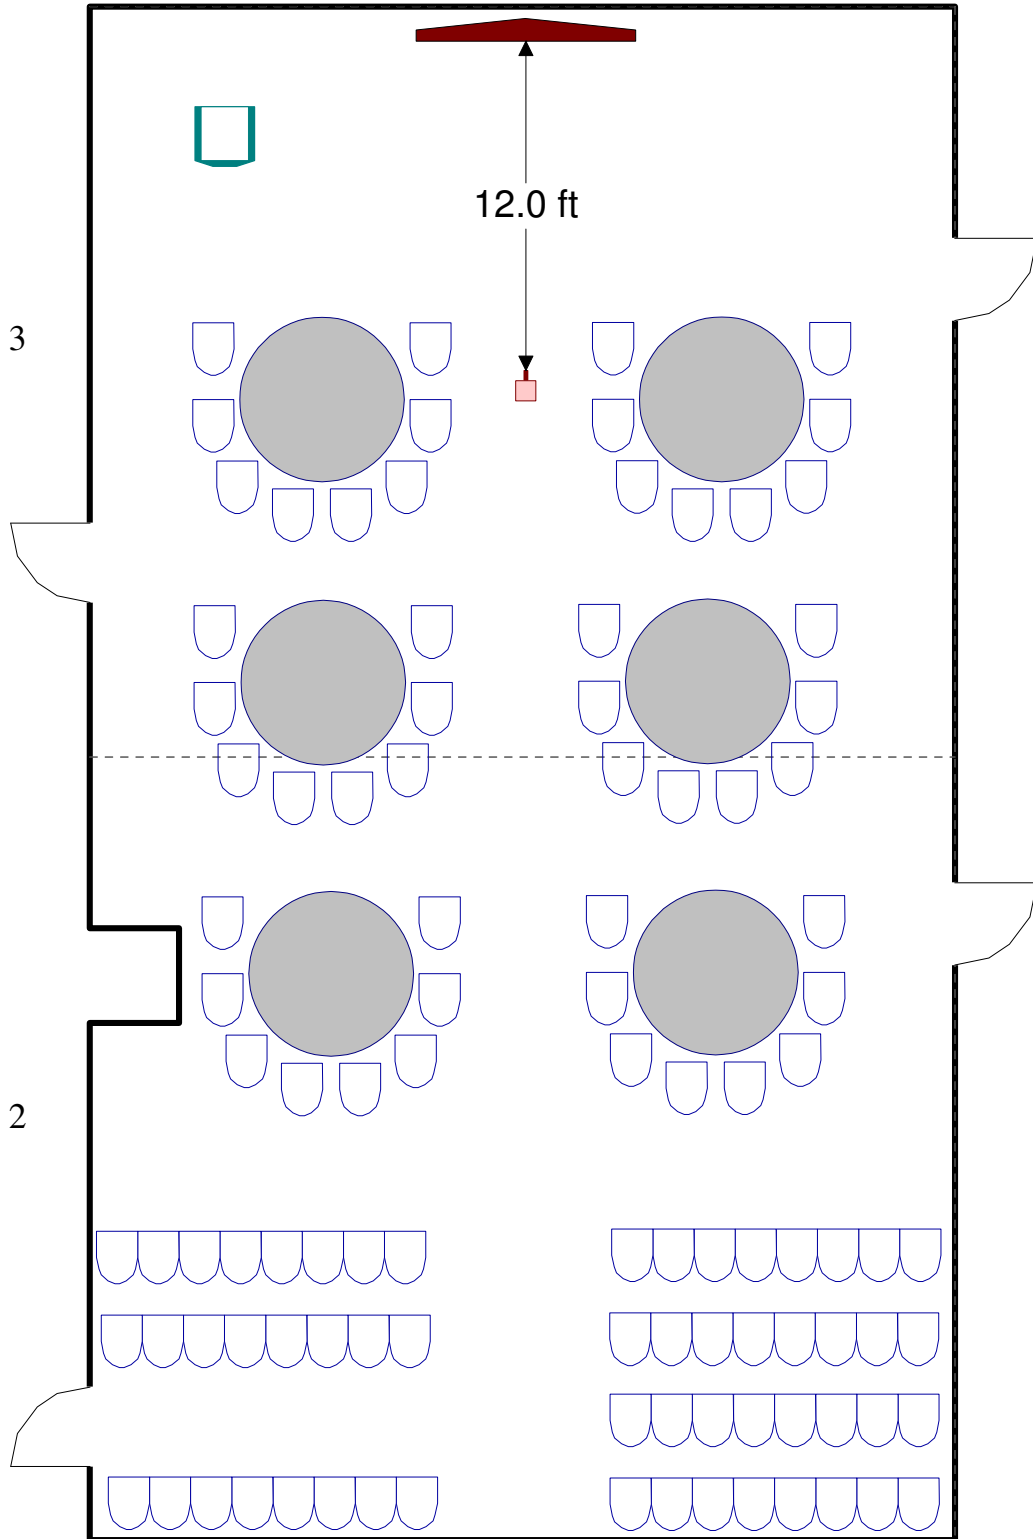

Grapevine 3

Grapevine 2

LTEN
Crescent round of (8) for 48
Theatre for 56
Total Seating:104
Setup:
Strike:
EM: Brannon Smith