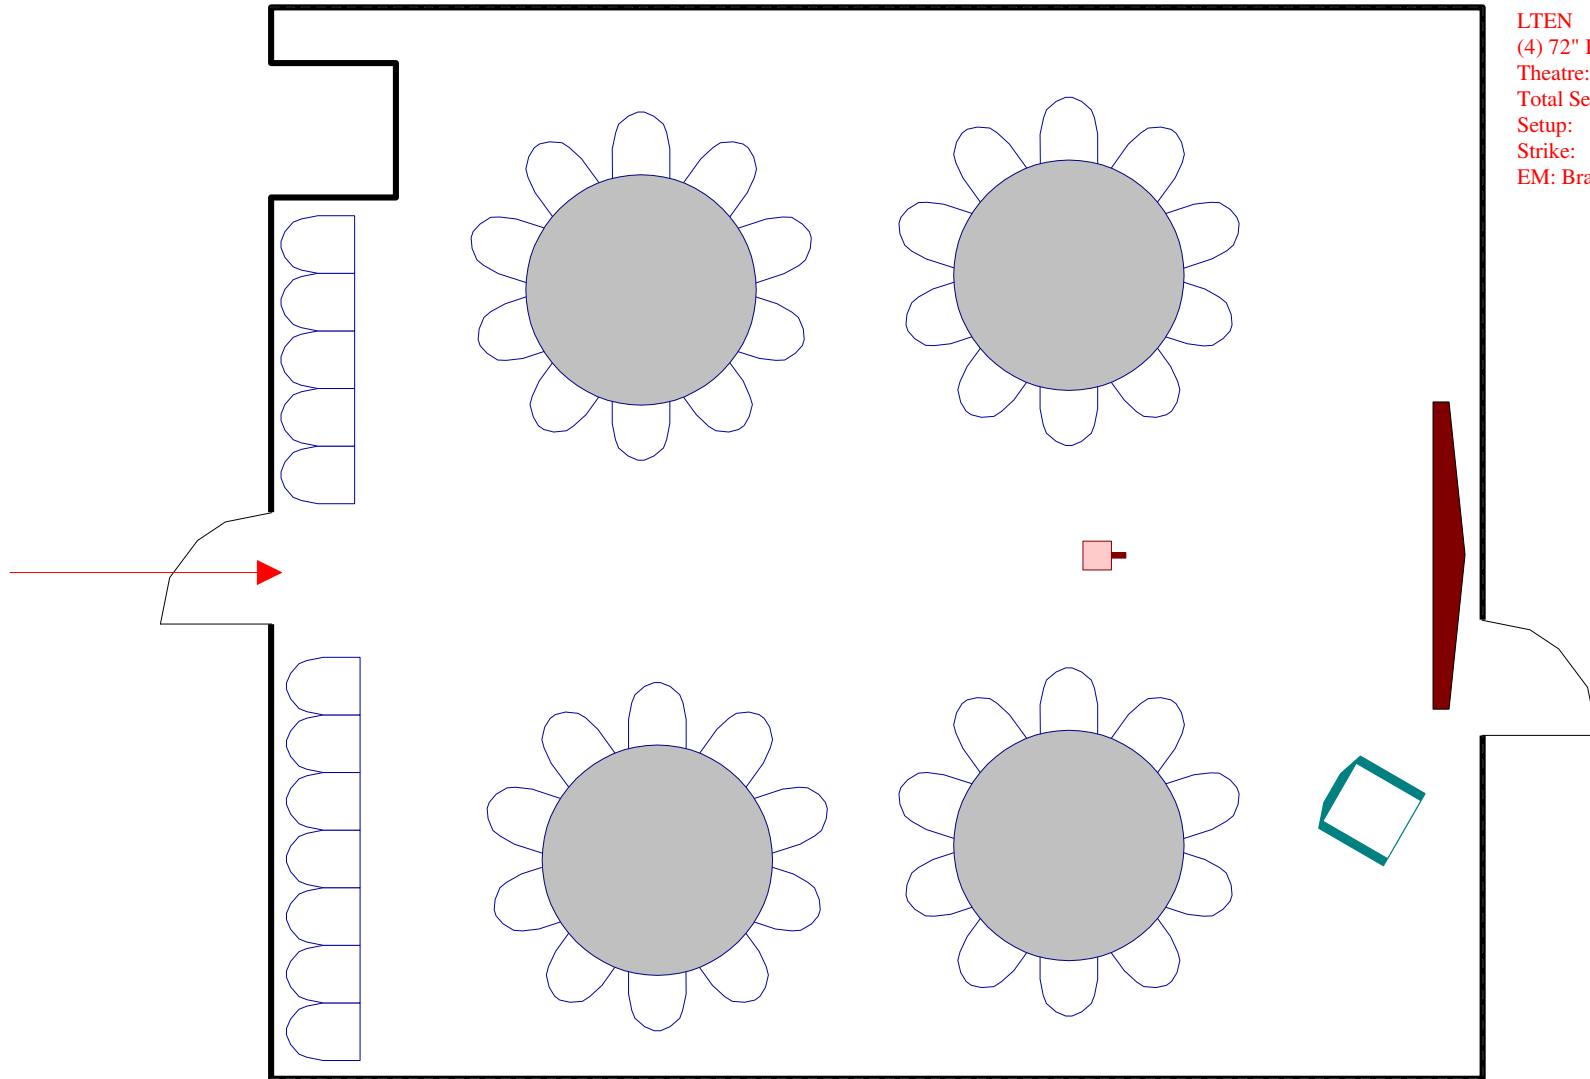

Grapevine 4

LTEN
(4) 72" Rounds of (10) for (40)
Theatre: 12
Total Seating: 52
Setup:
Strike:
EM: Brannon Smith