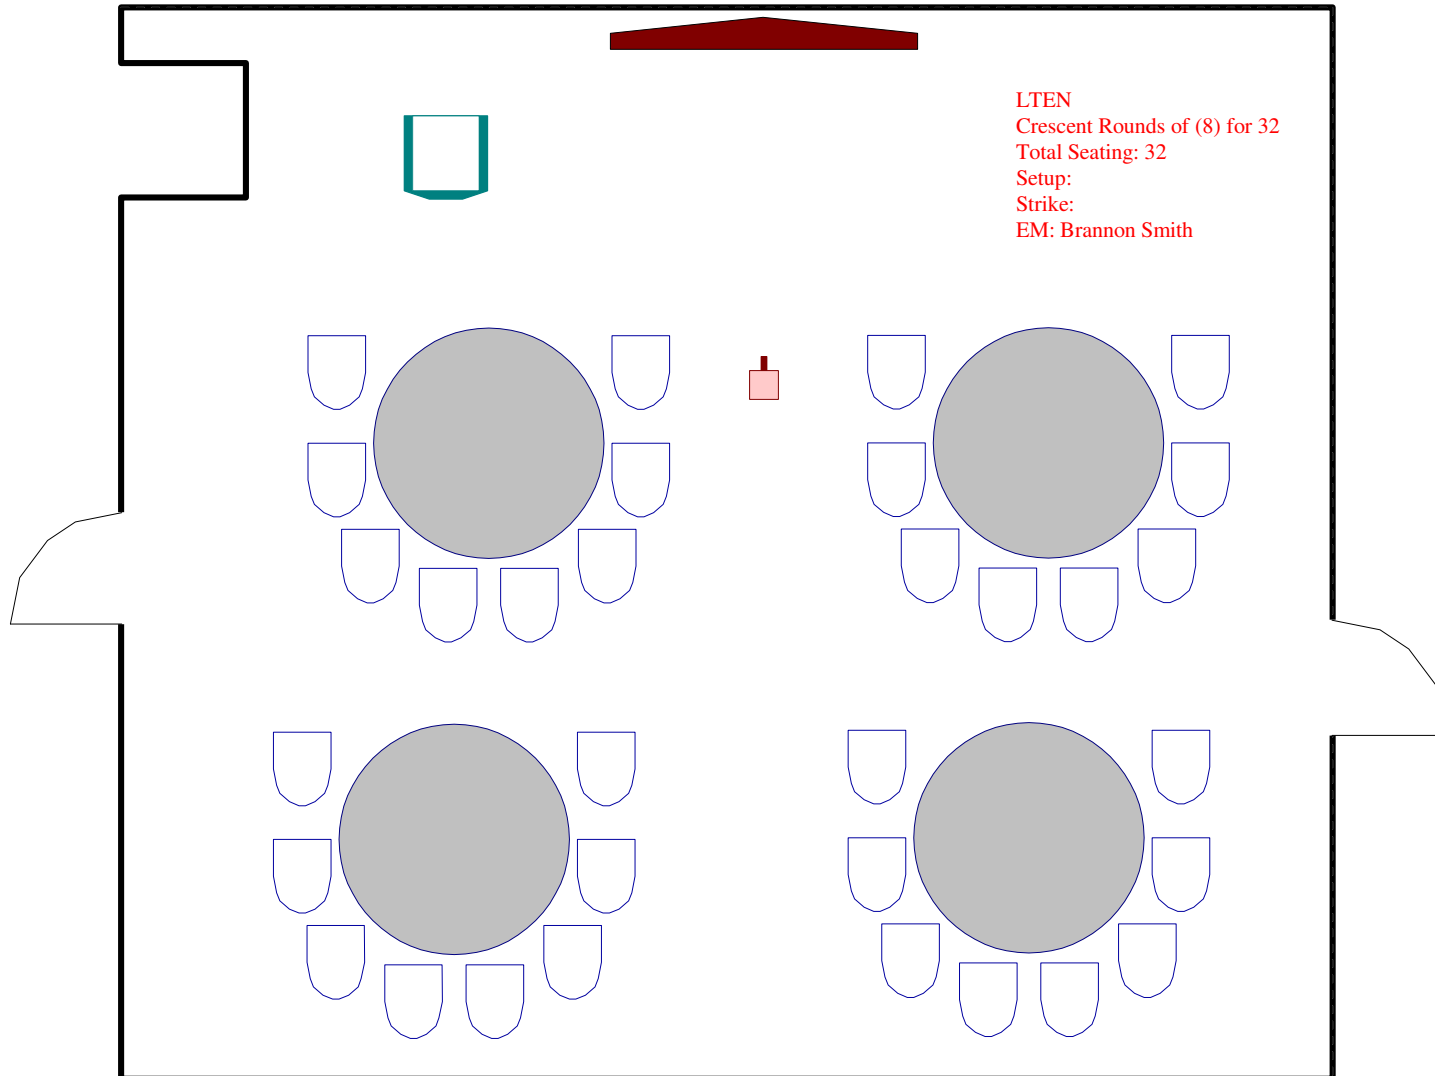

Grapevine 4

LTEN
Crescent Rounds of (8) for 32
Total Seating: 32
Setup:
Strike:
EM: Brannon Smith