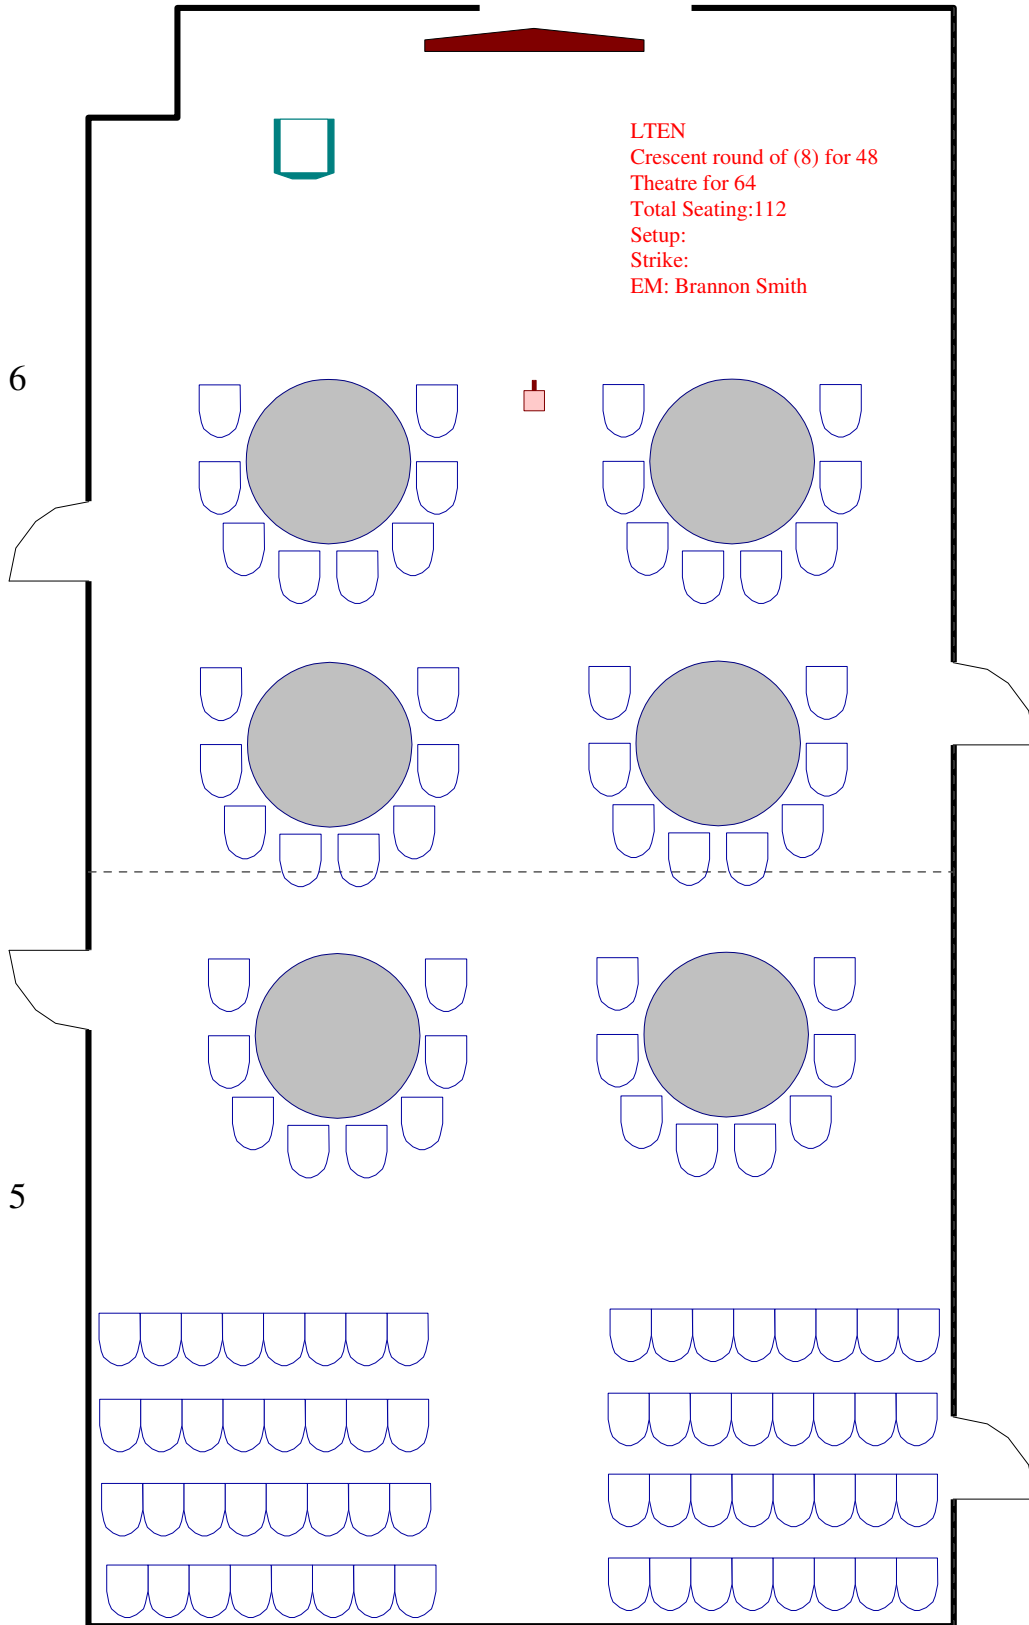

service

LTEN
Crescent round of (8) for 48
Theatre for 64
Total Seating:112
Setup:
Strike:
EM: Brannon Smith

Grapevine 6

Grapevine 5